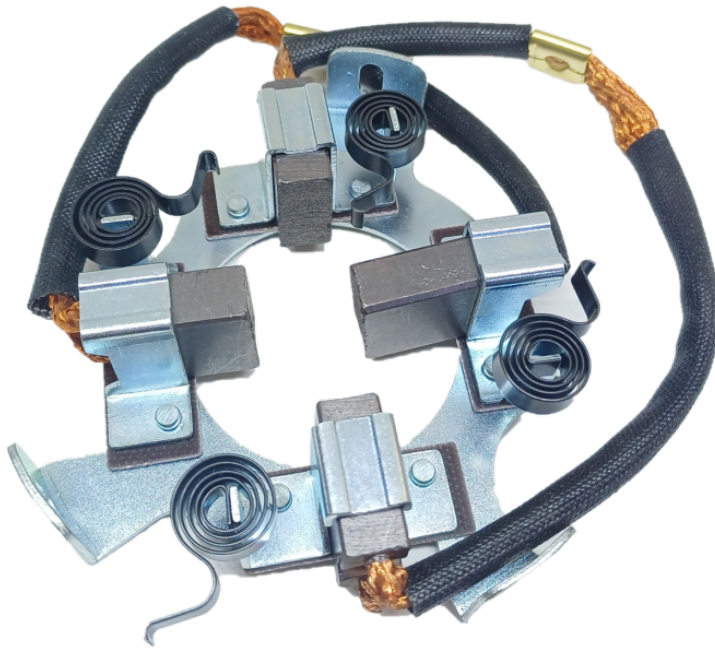

**ROTOFRANCE**

**BRUSH HOLDER**

## **PCB2272**

Brush Holder type Bosch

Equivalences:: BOSCH / WAPSA

Aplications:: SELF-ELEVATORS, HYDRAULIC PLATES

**Conexionado:**