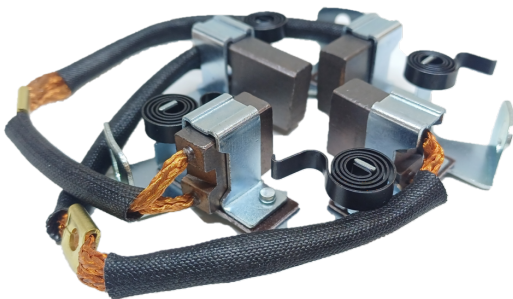

**ROTOFRANCE**

**BRUSH HOLDER**

## **PCB2272**

Brush Holder type Bosch

Equivalences:: BOSCH / WAPSA

Aplications:: SELF-ELEVATORS, HYDRAULIC PLATES

**Conexionado:**