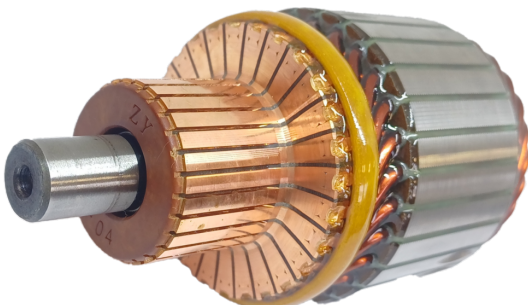

ROTOFRANCE

INDUCED ENGINES

IFF2TZ

Starting armature Tipo: FORD // Medidas: Ran. Col: 28/Est: 11/Long: 127 mm/D: 55,4 mm/Eje Col: 12 mm/Eje Imp: 10 mm

Equivalences: Ford F2TZ11005A, F81U10005AA

Applications: Ford Fiesta, Focus, Escort, Ranger.