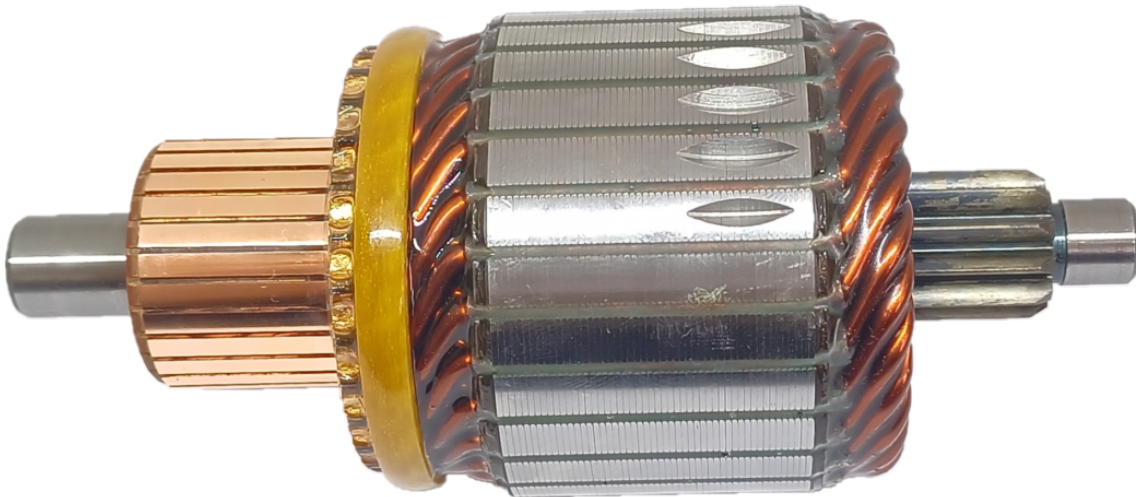

ROTOFRANCE

INDUCED ENGINES

IFF2TZ

Starting armature Tipo: FORD // Medidas: Ran. Col: 28/Est: 11/Long: 127 mm/D: 55,4 mm/Eje Col: 12 mm/Eje Imp: 10 mm

Equivalences: Ford F2TZ11005A, F81U10005AA

Applications: Ford Fiesta, Focus, Escort, Ranger.

Conexionado: