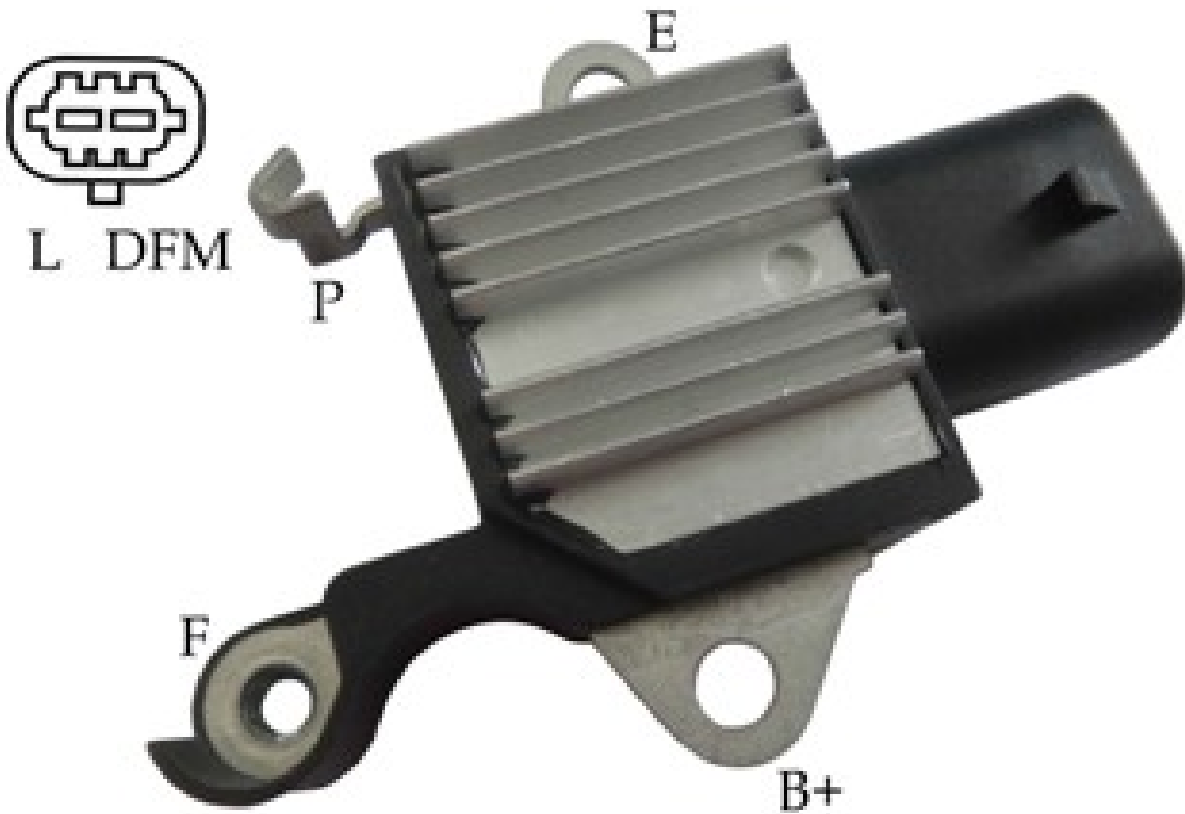

ROTOFRANCE

VOLTAGE REGULATORS

U003240

Electronic Regulator: 14V

Equivalent: Nippondenso 126600-3240, 126000-3440, 126000-3060

Applications: Buick; Chevrolet Cruze II 1,4 2017, S10 2,5 Ecotec 2015; GM; Suzuki