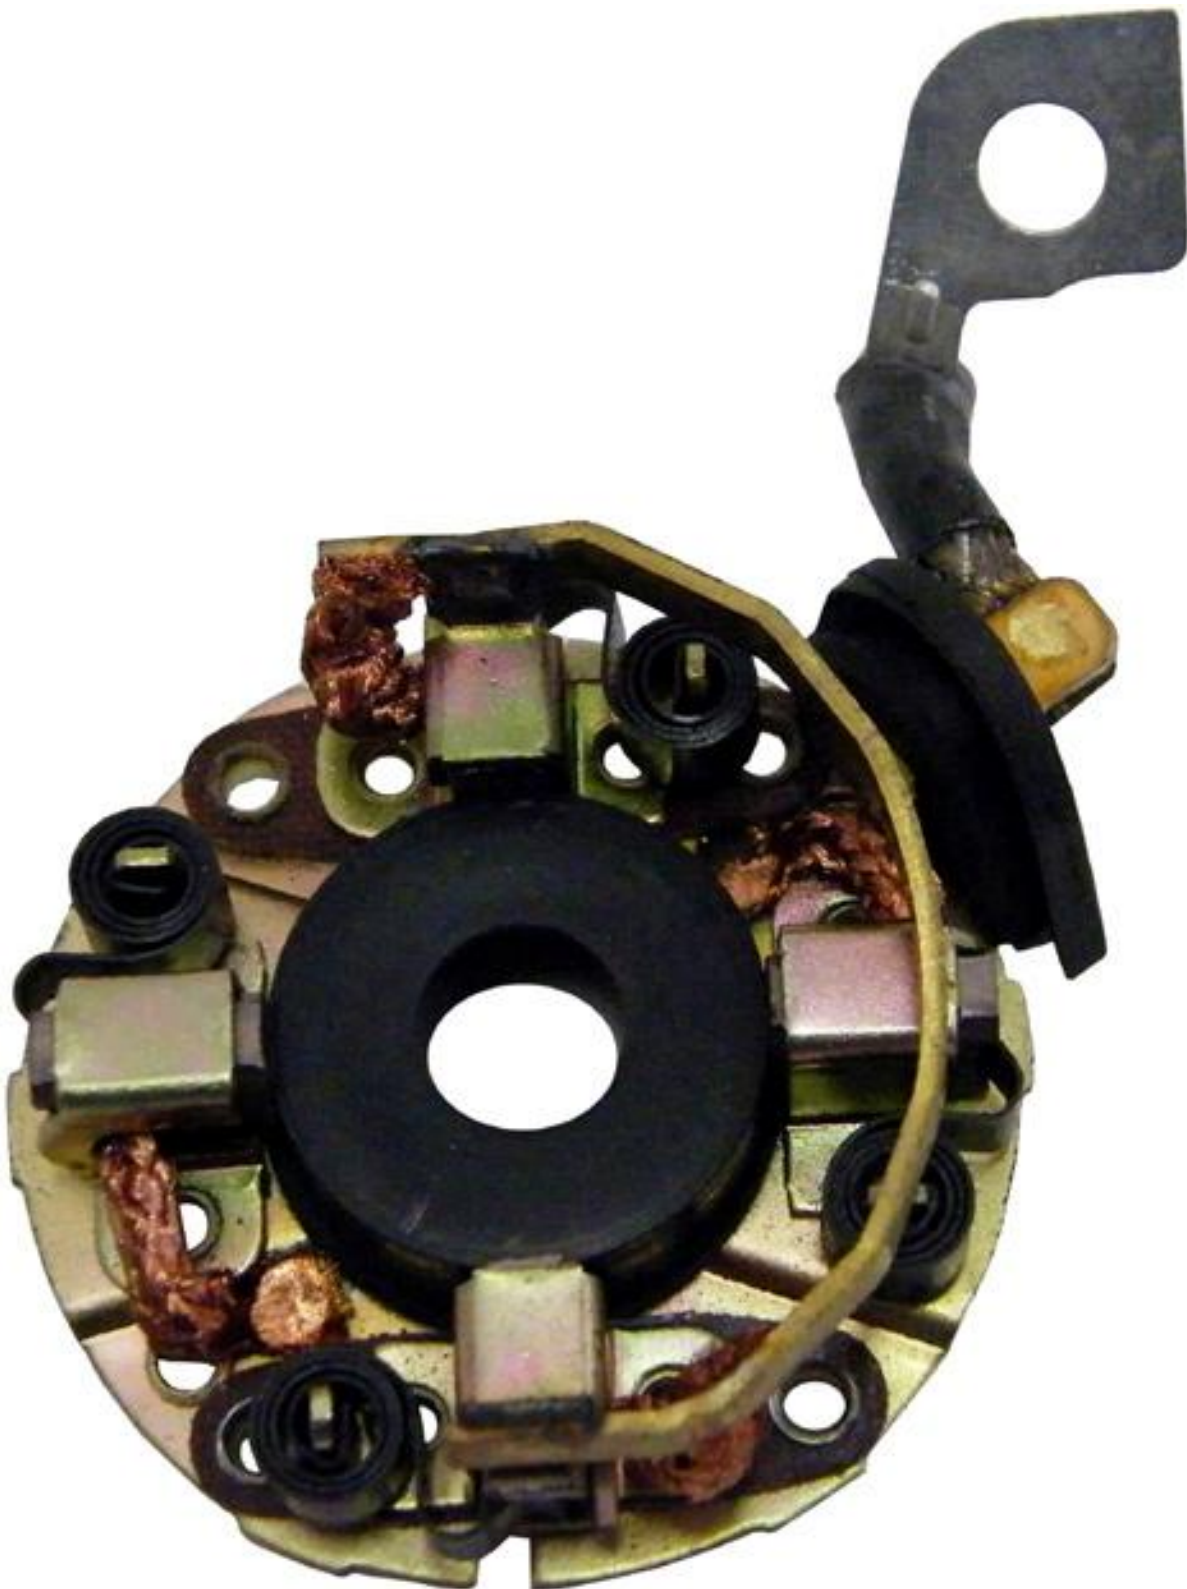

ROTOFRANCE

BRUSH HOLDER

PCF96AA7

12V

Applications: Ford: Escort, Fiesta, Focus, Ka, Mercury / Mondeo. / Daewoo: Race, Cielo

Starters: 96BB-11000-AA7 / 96FB-11000MG.