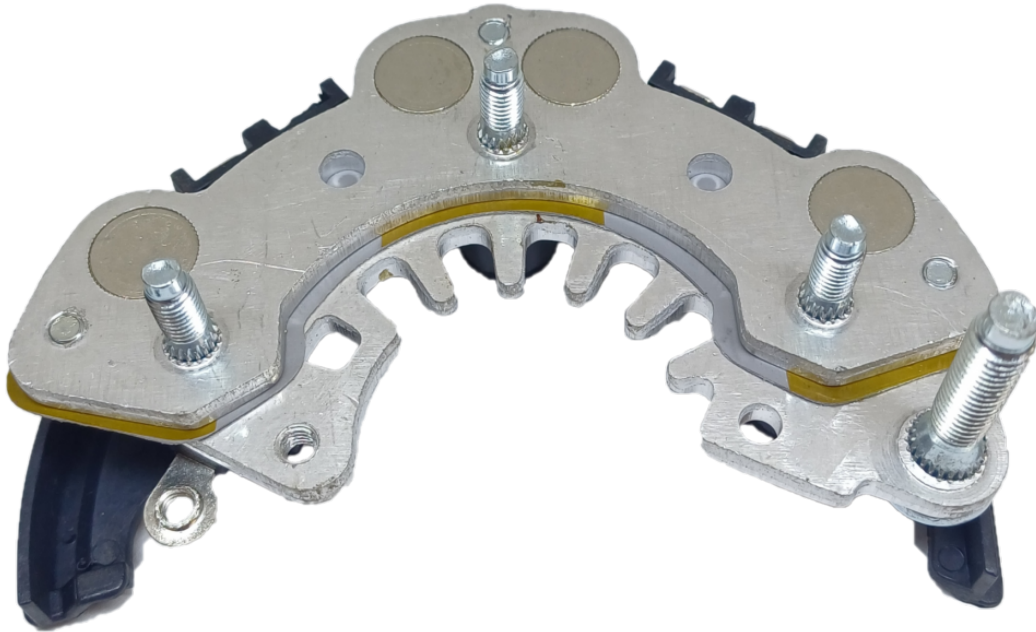

ROTOFRANCE

PLATES AND BRIDGE RECTIFIERS

PHI2320

Bridge type Hitachi: L170G-2320. 6 diodos sin placa auxiliar.

Applications: Nissan.

Diameter External: 110mm

Conexionado: