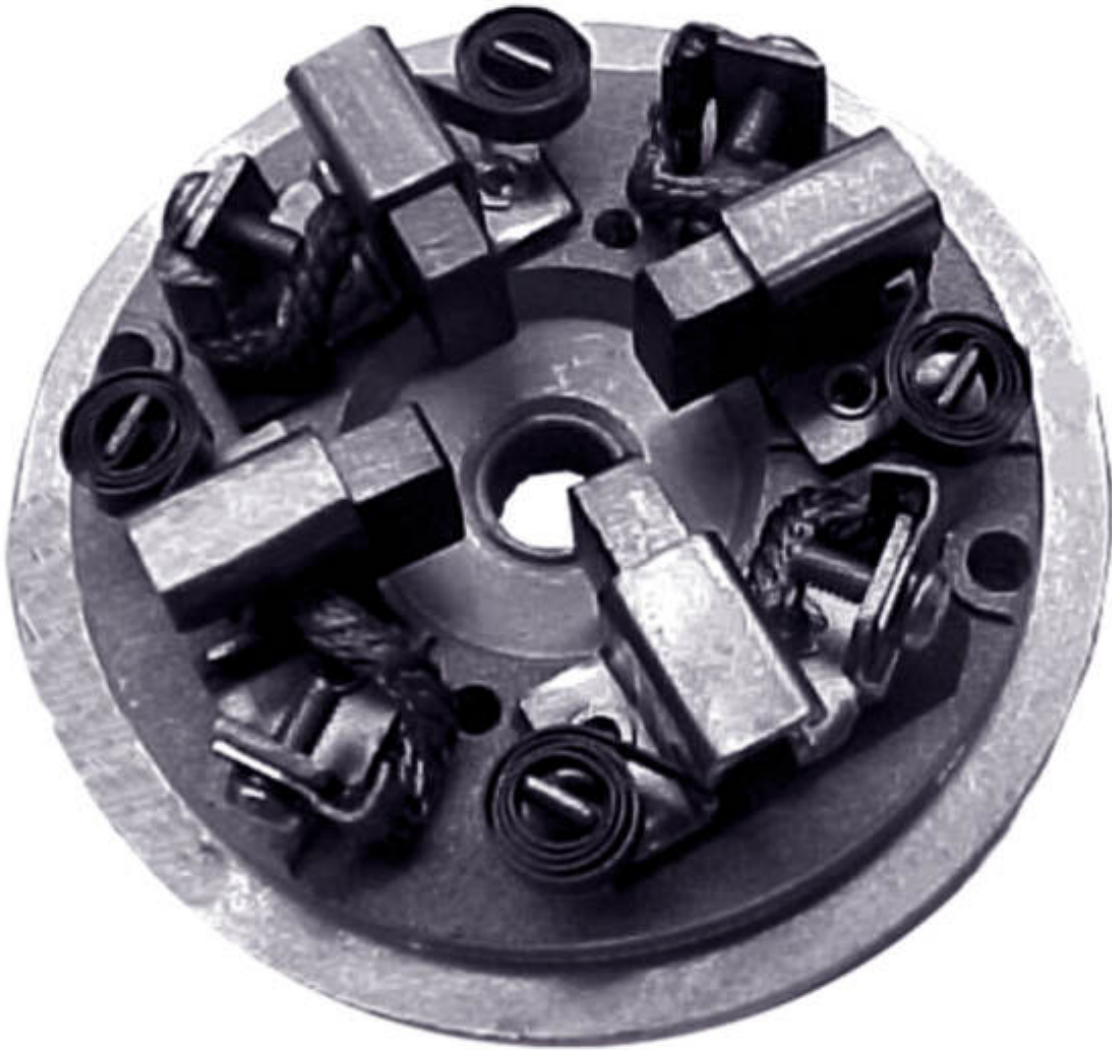

ROTOFRANCE

BRUSH HOLDER

PW01CC

Applications: Arranques Wapsa; VW Gol, Saverio y Senda Diesel