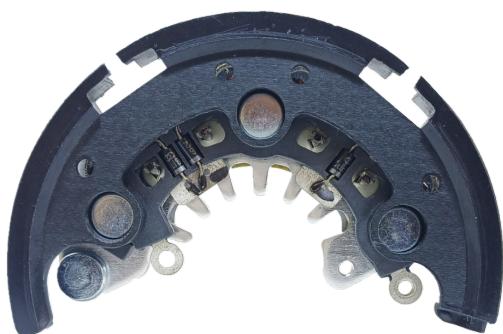

**ROTOFRANCE**

PLATES AND BRIDGE RECTIFIERS

## PHI1320

Bridge type Hitachi: L170G-1320. 8 diodos con placa auxiliar.

Applications: Honda, Isuzu, Nissan.

Diameter External: 110mm

**Conexionado:**