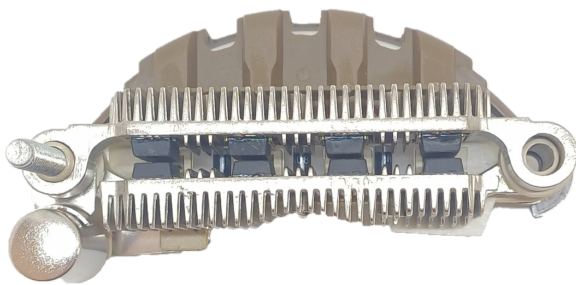

ROTOFRANCE

PLATES AND BRIDGE RECTIFIERS

PMAN33010

Bridge type Mando: 37367-33010; (8 diodos; con diodos auxiliares; con capacitor)

Applications: Hyundai

Conexionado: