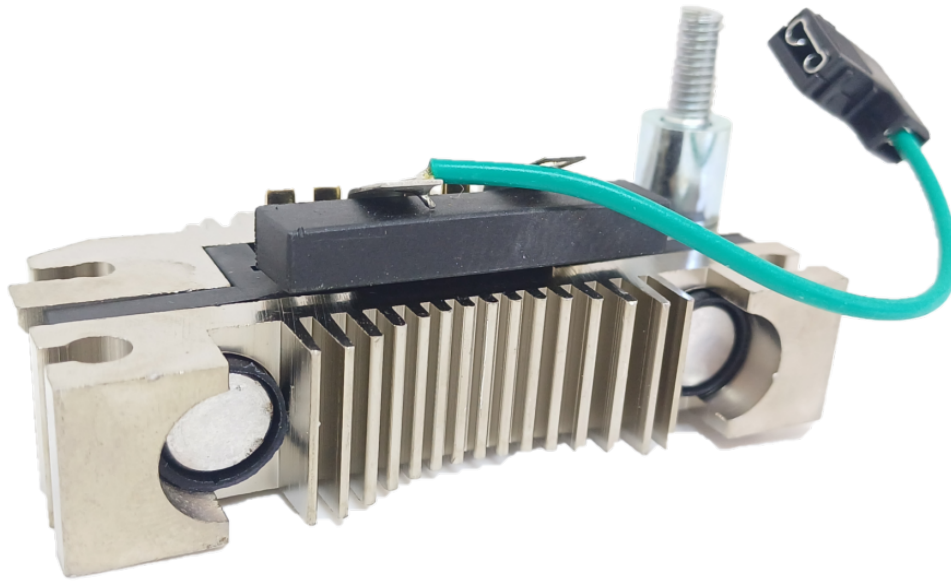

ROTOFRANCE

PLATES AND BRIDGE RECTIFIERS

PMM621501

Bridge M. Marelli type: Marelli 63621501; Ducellier 593054 (6 diodos; con diodos auxiliares)

Applications: Fiat; Renault

Conexionado: