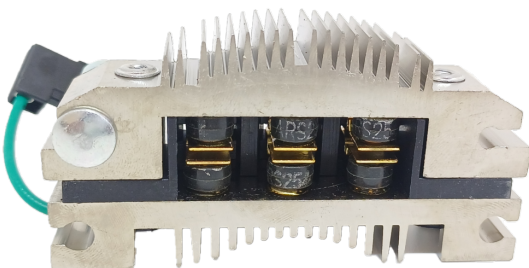

ROTOFRANCE

PLATES AND BRIDGE RECTIFIERS

PMM621501

Bridge M. Marelli type: Marelli 63621501; Ducellier 593054 (6 diodos; con diodos auxiliares)

Applications: Fiat; Renault

Conexionado: