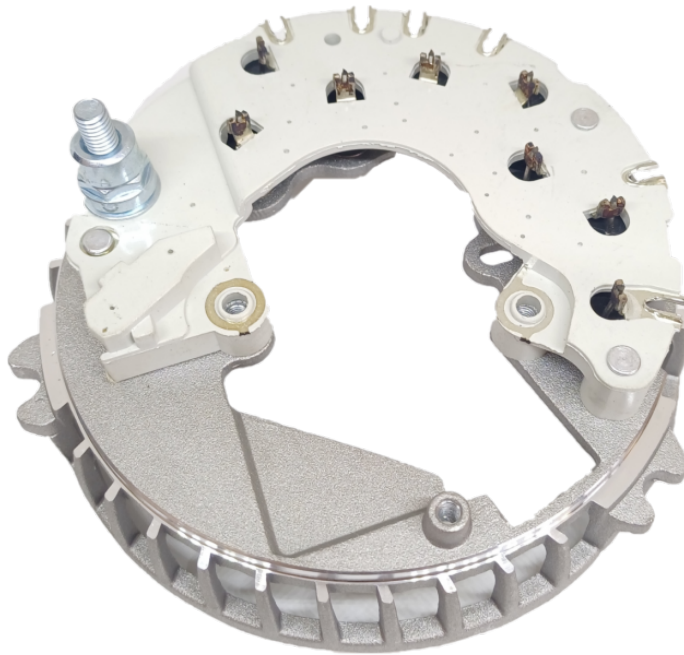

ROTOFRANCE

PLATES AND BRIDGE RECTIFIERS

PFO6003

Bridge Ford type: F8WU-10A366-AAIP. 6 diodos, sin placa auxiliar. Ø 136 mm

Applications: Ford.

Conexionado: