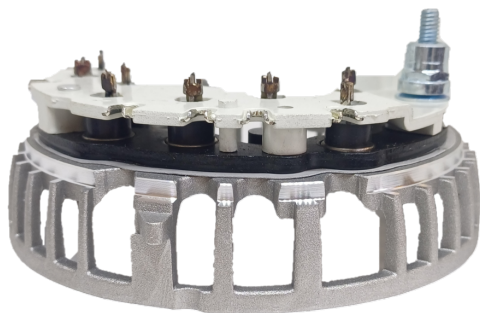

ROTOFRANCE

PLATES AND BRIDGE RECTIFIERS

PFO6003

Bridge Ford type: F8WU-10A366-AAIP. 6 diodos, sin placa auxiliar. Ø 136 mm

Applications: Ford.

Conexionado: