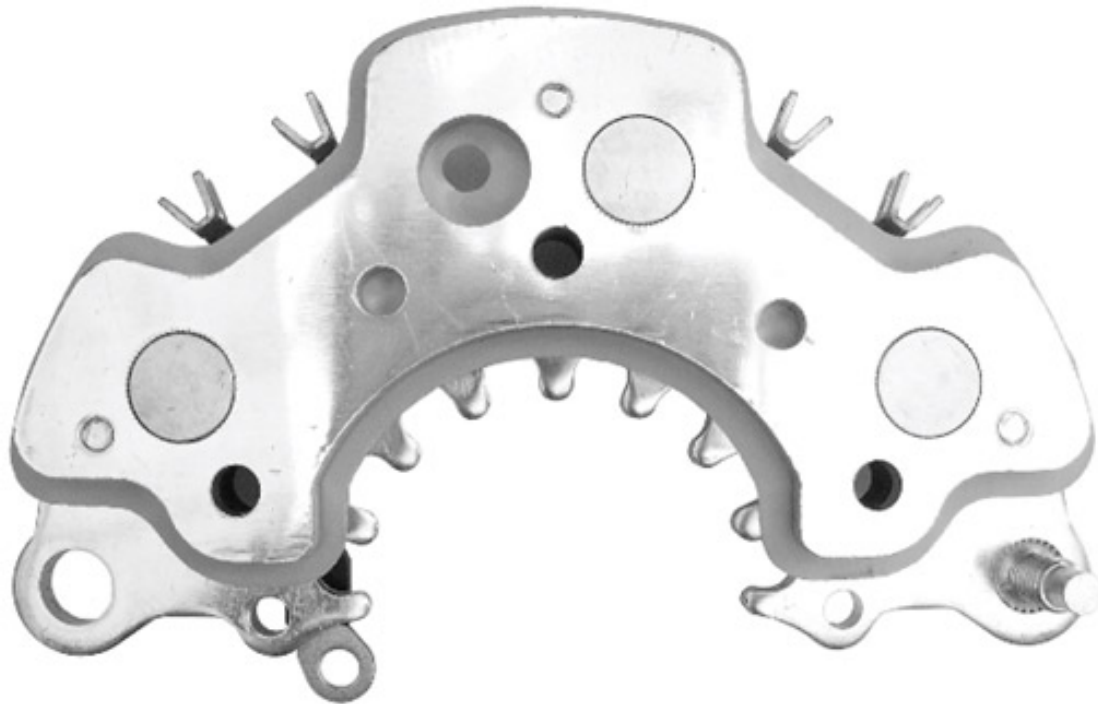

ROTOFRANCE

PLATES AND BRIDGE RECTIFIERS

PHI711B

Bridge type Hitachi: L1100G-23201; LR1100-711B; (6 diodos; sin diodos auxiliares)

Applications: Nissan

Diameter External: 120mm