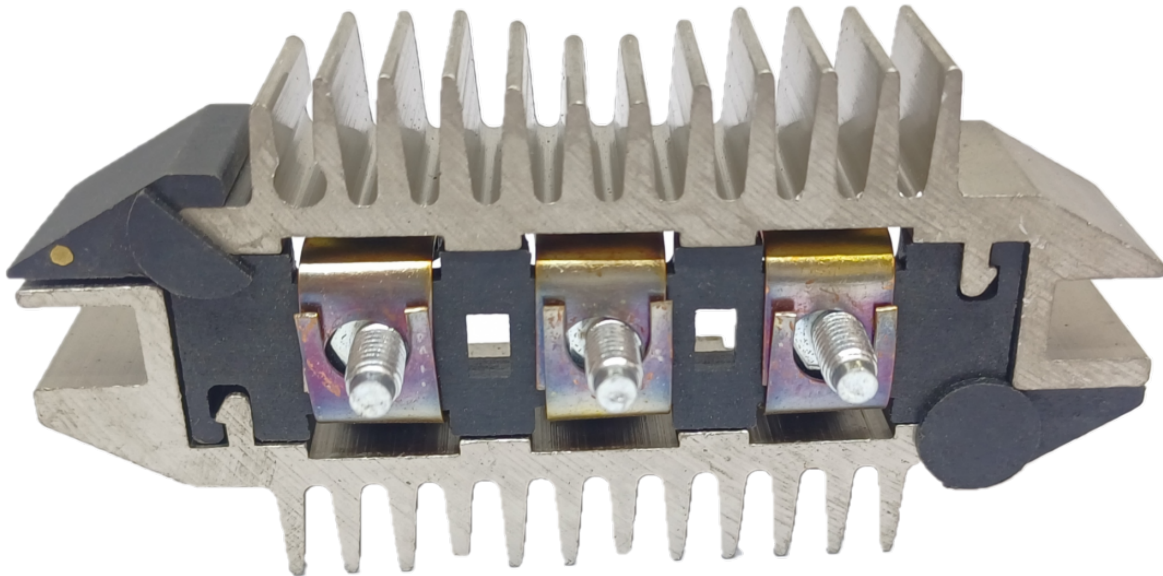

ROTOFRANCE

PUENTES Y PLACAS

PDE3493008