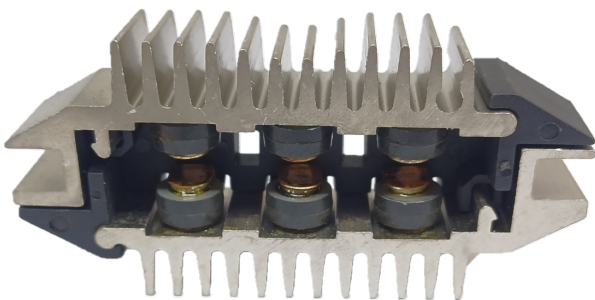

ROTOFRANCE

PLATES AND BRIDGE RECTIFIERS

PDE3493008

Bridge Delco type: 3493008; (6 diodos; sin diodos auxiliares)

Applications: Opel

Diameter External: 80mm

Conexionado: