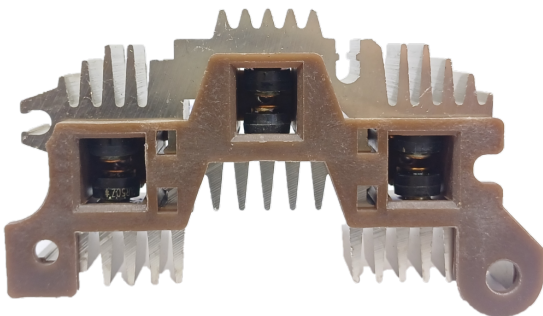

ROTOFRANCE

PLATES AND BRIDGE RECTIFIERS

PDE10471170

Bridge Delco type: 10471170; (6 diodos; sin diodos auxiliares)

Applications: Chevrolet Blazer , Camiones; Hummer

Diameter External: 100mm

Conexionado: