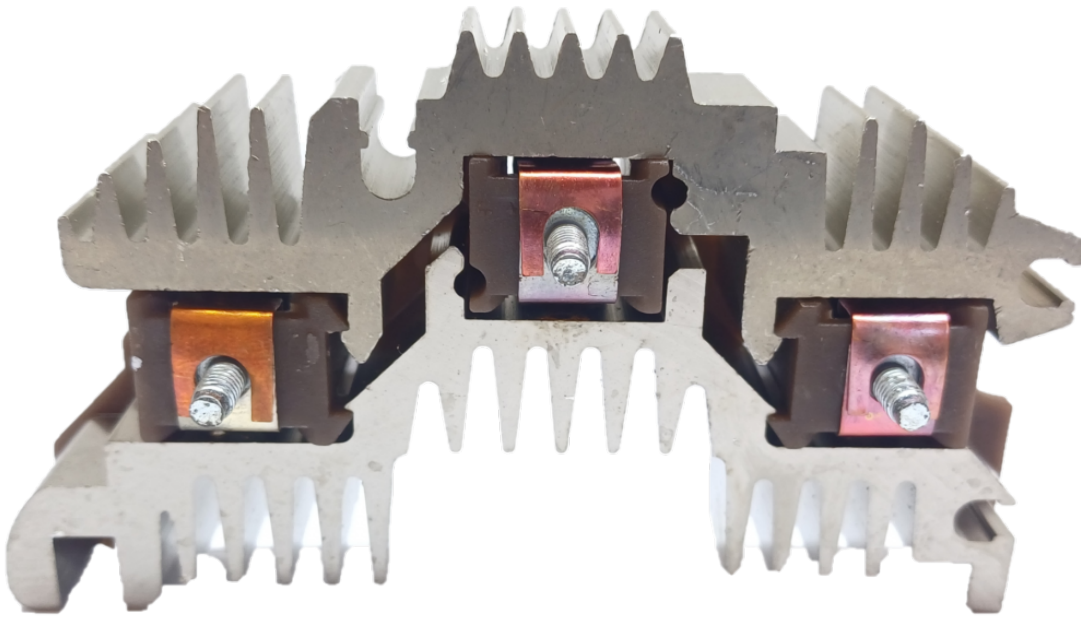

ROTOFRANCE

PLATES AND BRIDGE RECTIFIERS

PDE10471170

Bridge Delco type: 10471170; (6 diodos; sin diodos auxiliares)

Applications: Chevrolet Blazer , Camiones; Hummer

Diameter External: 100mm

Conexionado: