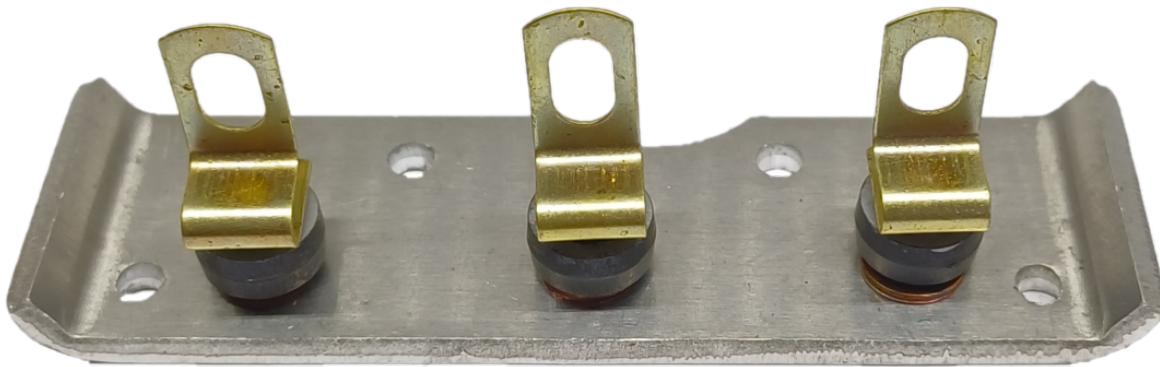

ROTOFRANCE

PLATES AND BRIDGE RECTIFIERS

PCRY8721

Placa type Chrysler: 3438721 (Negativa; 3 diodos)

Applications: Alternadores Chrysler Squareback AR/IF

Conexionado: