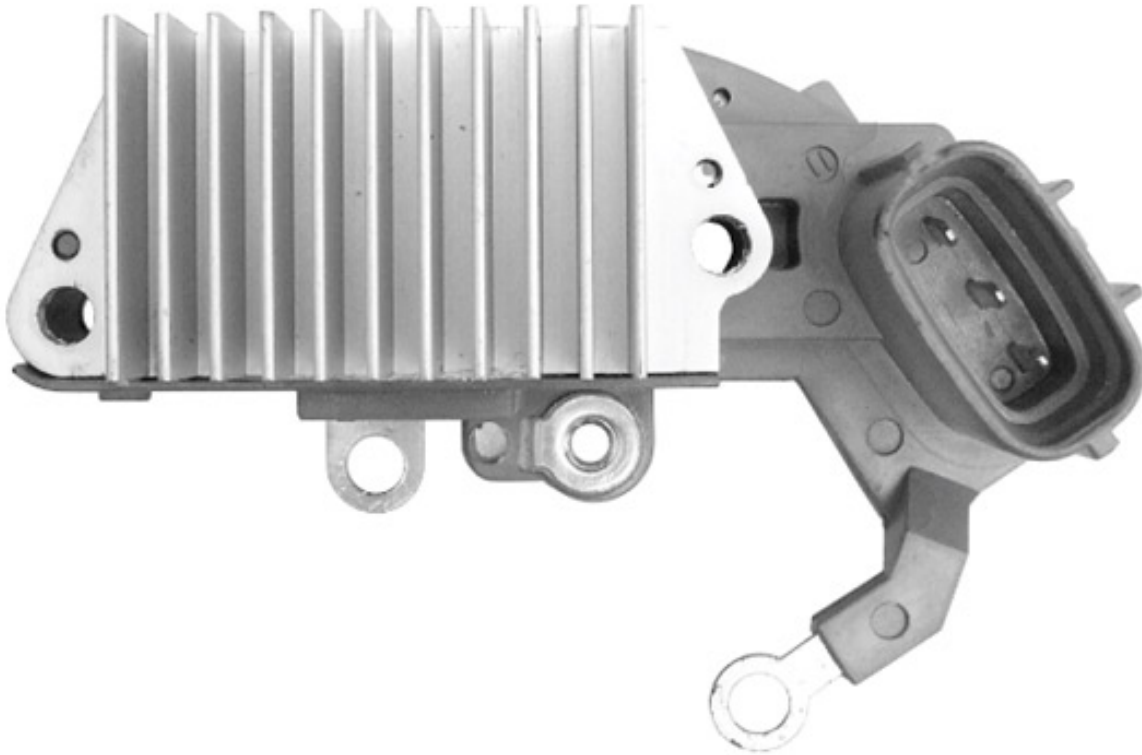

**ROTOFRANCE**

VOLTAGE REGULATORS

## U1580

**Electronic Regulator:** 14.6V

**Equivalent:** 126000-1580, 1660; 94854171, 94857219; 27700-74030, 74040, 75030

**Applications:** Toyota; Chevrolet