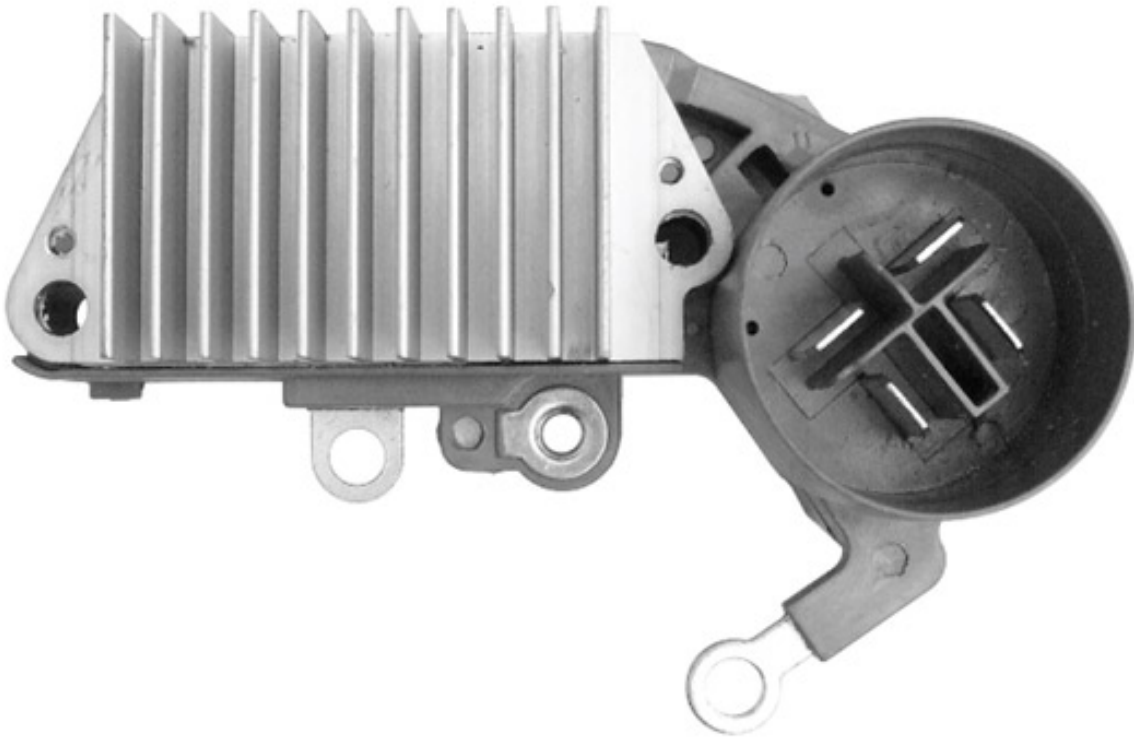

ROTOFRANCE

VOLTAGE REGULATORS

U1470

Electronic Regulator: 14.5V
Equivalent: 126000-1470, 1471
Applications: Honda; Accura