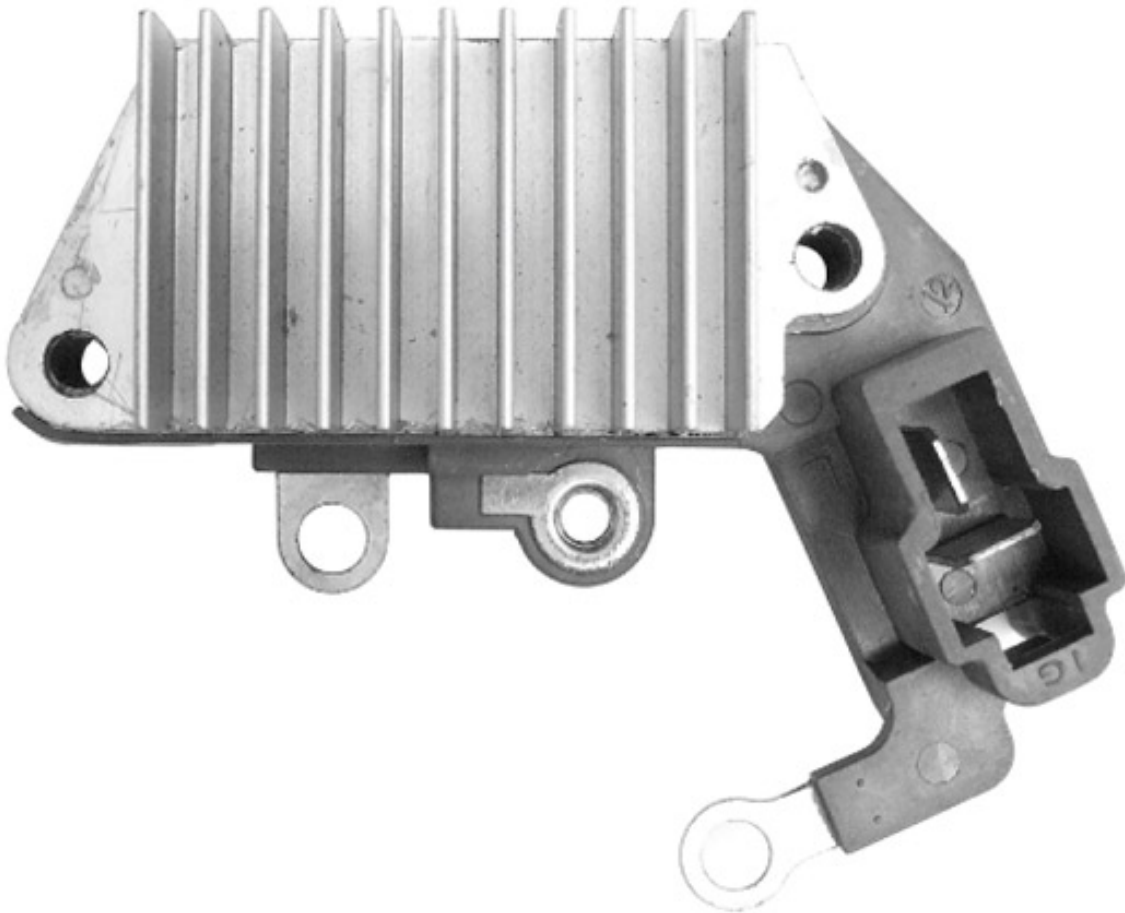

**ROTOFRANCE**

VOLTAGE REGULATORS

## U0970

**Electronic Regulator:** 14.5V

**Equivalent:** 126000-0970, 0971

**Applications:** Mitsubishi; Toyota