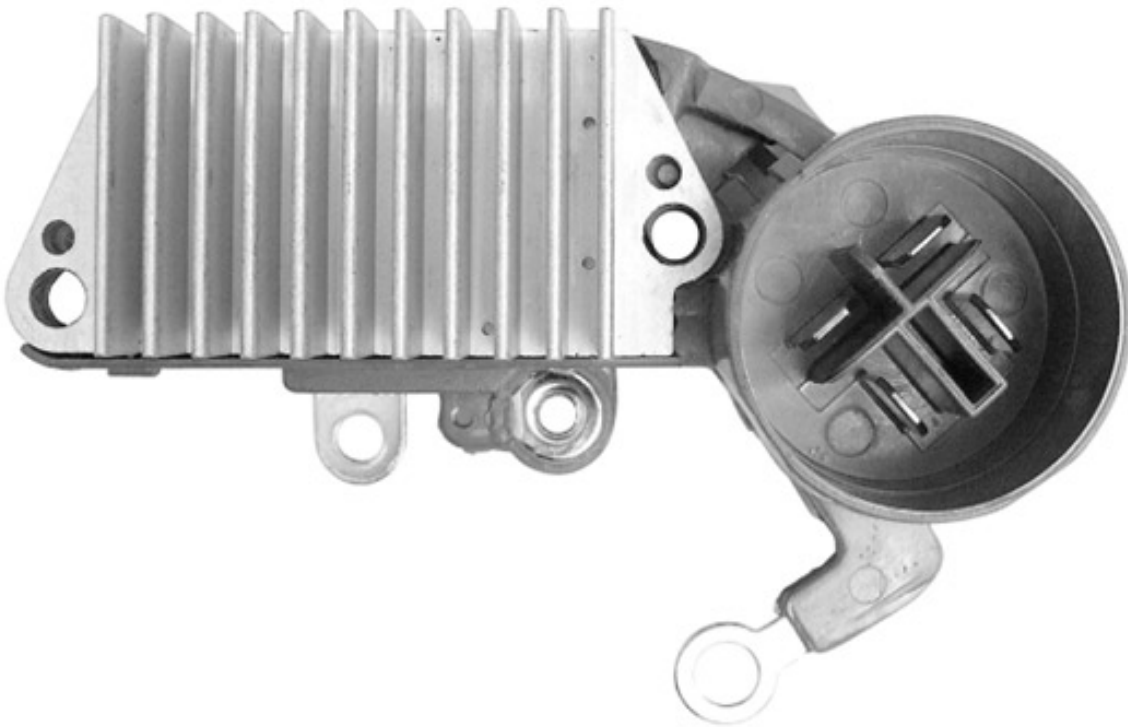

**ROTOFRANCE**

VOLTAGE REGULATORS

## U0550

**Electronic Regulator:** 14.5V

**Equivalent:** 27700L87704-000; 126000-0550; 0980, 1550, 1570; 27700-10050, 10080, 66010

**Applications:** Toyota; Daihatsu