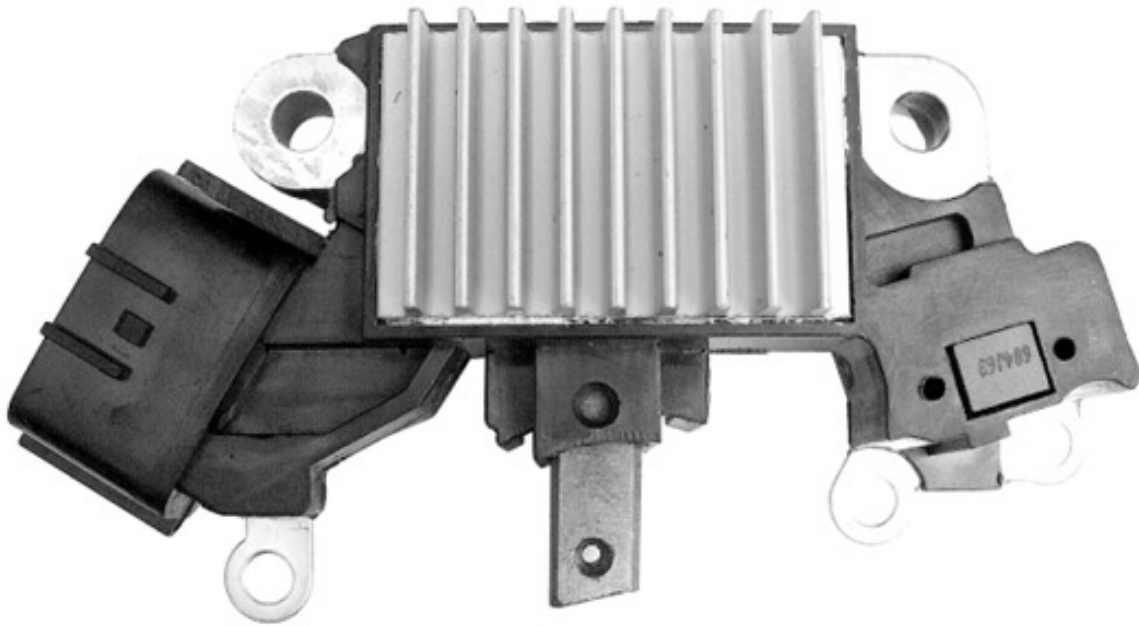

**ROTOFRANCE**

VOLTAGE REGULATORS

## U0L701

**Electronic Regulator:** 14.4V

**Equivalent:** Nissan 232150L701, 23215L31U06

**Applications:** Nissan