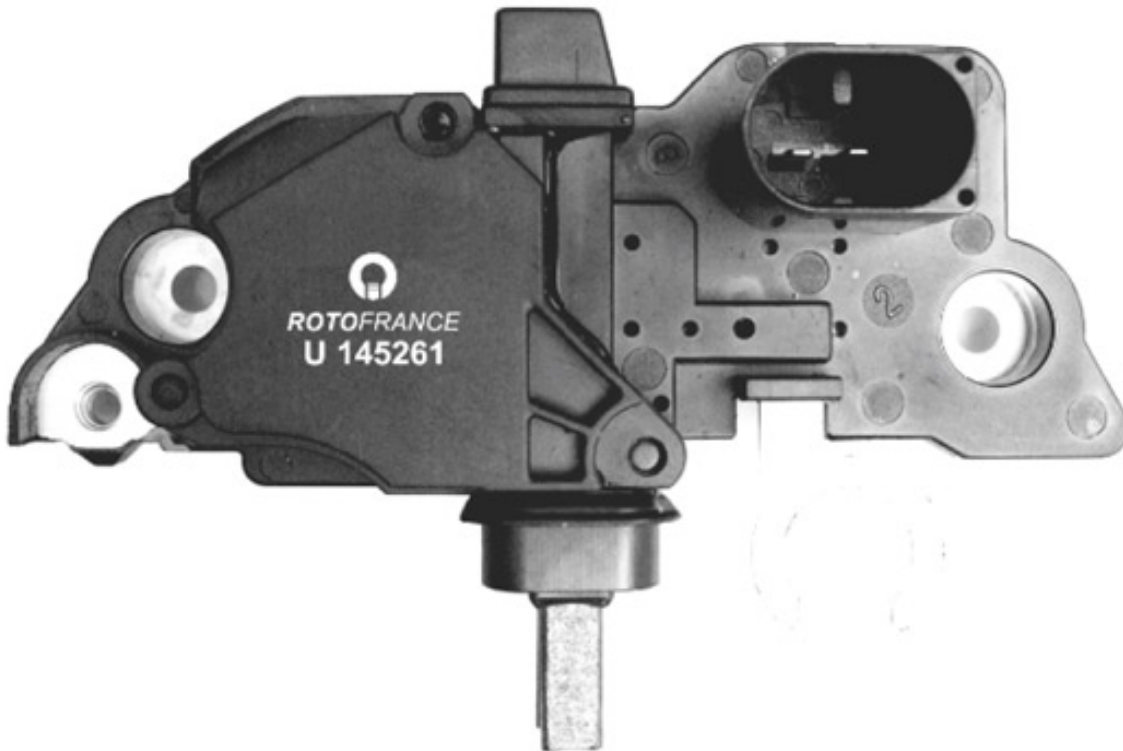

**ROTOFRANCE**

VOLTAGE REGULATORS

## U145261

**Electronic Regulator:** 14,5V

**Equivalent:** F00M145261, 296, 341, 396, 397, 862, 876

**Applications:** VW Bora, camiones; Seat; Agrale; M. Benz; Audi