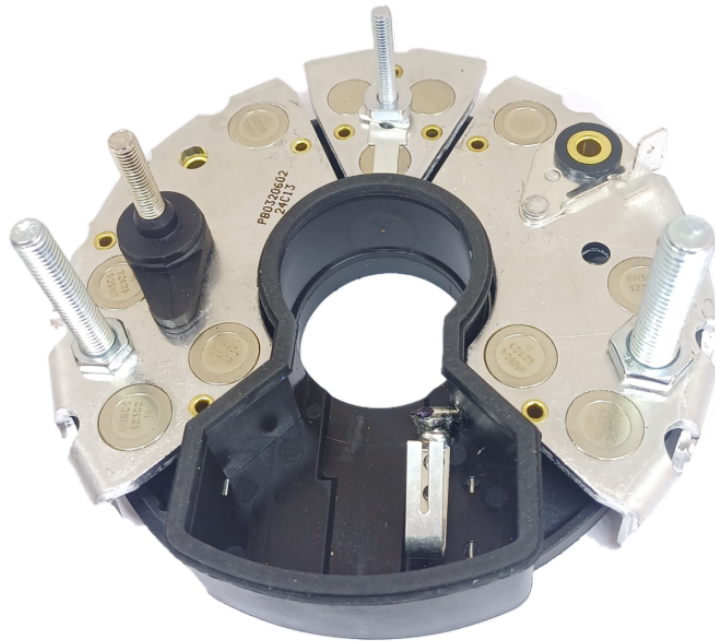

ROTOFRANCE

PLATES AND BRIDGE RECTIFIERS

PBO320602

Equivalente Bosch: 1127320602; 1 127 320 951; 1 127 320 981.

Applications: DAF, KHD, MAN, SCANIA (8 DIODOS CON DIODOS AUXILIARES).

Diameter External: 124mm