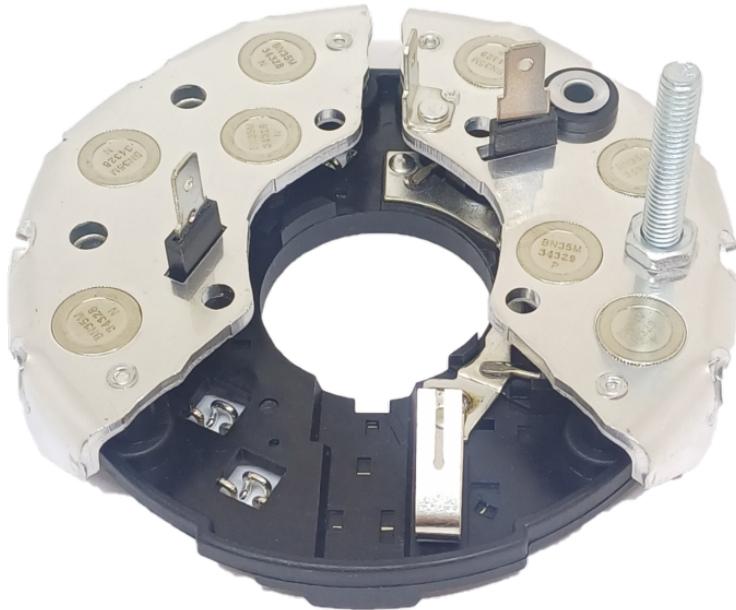

ROTOFRANCE

PLATES AND BRIDGE RECTIFIERS

PBO1006

Equivalente Bosch: F000LD1006; Indiel: PD1677

Applications: M. Benz Sprinter, P/up Ford, GM, c/motor Maxion y MWM (8 DIODOS).

Diameter External: 112mm

Conexionado: